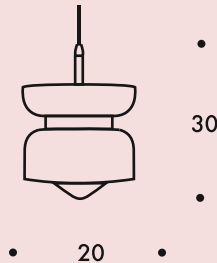

FIDAA
PRI-FI-