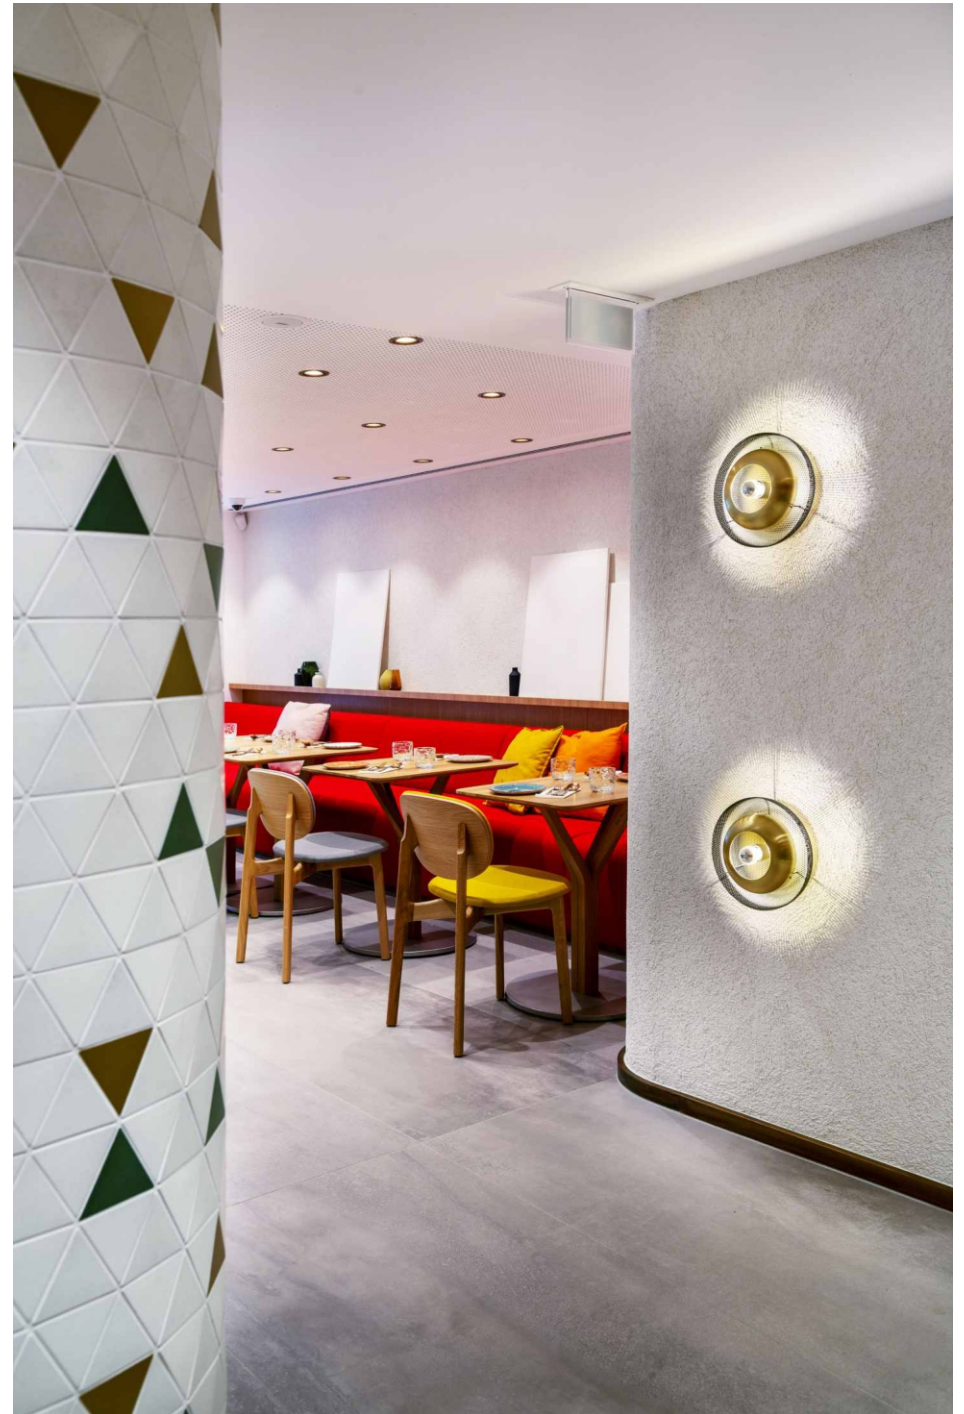

Priy
COLLECTION

Inspired by a journey to India, the subcontinents colors and textures are reflected in the vivid earth tones and the use of copper, brass and steel. With versatility as their guiding principle, the pressed metal and plastic segments can be combined to create fifty different lamp silhouettes.