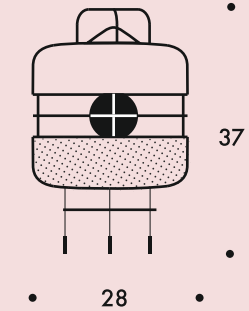

BARUN
PRI-BA-