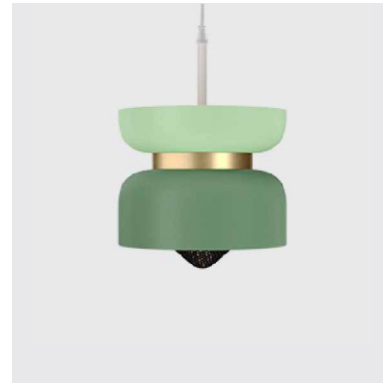

12 shapes,
13 colour options,
unlimited design
variations.

FIDAA

Everybody has
a favorite one.

Create your own Priy
design and we deliver
your choice!