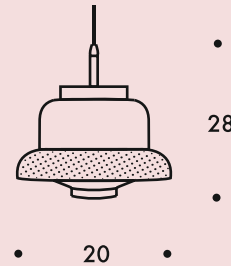

RUPIN
PRI-RU-