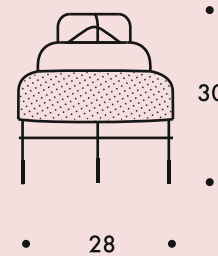

ABEER
PRI-AB-