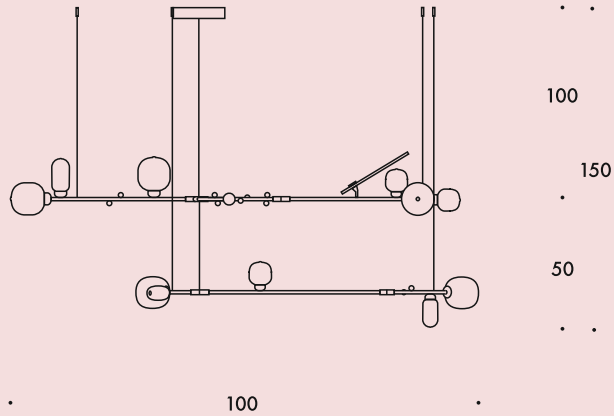

TECHNICAL INFORMATION

Berrii Branch 2 chandelier
BE-BR2-AAABBC-BR3-AABCC