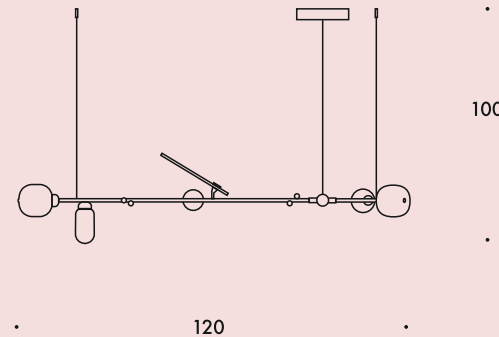

Berrii Branch 1 chandelier
BE-BR-1-AABBC

Environment – Indoors, dry locations

Function – Decorative light

Material – Powder-coated metal, precious metal, Glass

Cable length – 2 m

Recommended Lightsource –
Nr. Shade x Led G9 230V, 2.4W , 350lm,
warm white

FRAME COLORS

RAL 7021

RAL 1013

BRASS

SHADE COLORS

CLOUD

SMOKE

AIR

DAWN

SUN

* We reserve the right to change or replace colors or materials. Please check our website for up to date technical informations.

** Every Object we create is 100% handmade and holds traces of craftsmanship.

The slight difference among each piece is the result of our finishing method which makes every single piece unique.

IP20