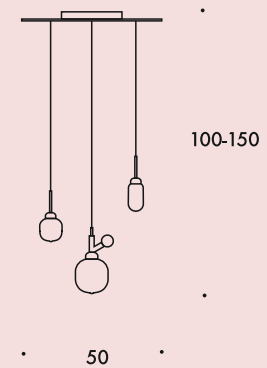

Berii Twig Floor Lamp

Berri Branch chandelier detail

Berii Branch chandelier 2

TECHNICAL INFORMATION

Berrii Sprout Wall Lamp B2

BE-WL-B2

Berrii Sprout Wall Lamp B1

BE-WL-B1

Berrii Twig Floor Lamp

BE-FL-AC

Berrii Bud Table Lamp B1

BE-TL-B1

Berrii Bud Table Lamp B2

BE-TL-B2

Berrii Crops 5 Pendant

BE-PE-ABBCC

Material – Powder-coated metal, precious metal, Glass

Cable length – 2 m

Recommended Lightsource –
Nr. Shade x Led G9 230V, 2.4W , 350lm,
warm white

FRAME COLORS

RAL 7021

RAL 1013

BRASS

SHADE COLORS