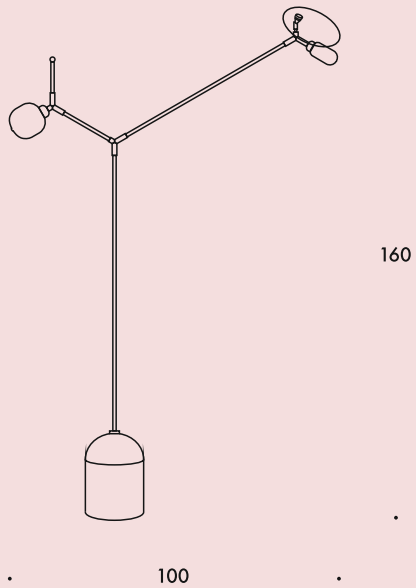

Berii Twig Floor Lamp

Berri Branch chandelier detail

Berii Branch chandelier 2

TECHNICAL INFORMATION

Berrii Sprout Wall Lamp B2

BE-WL-B2

Berrii Sprout Wall Lamp B1

BE-WL-B1

Material – Powder-coated metal, precious metal, Glass

Cable length – 2 m

Recommended Lightsource –
Nr. Shade x Led G9 230V, 2.4W , 350lm,
warm white

FRAME COLORS

RAL 7021

RAL 1013

BRASS

SHADE COLORS