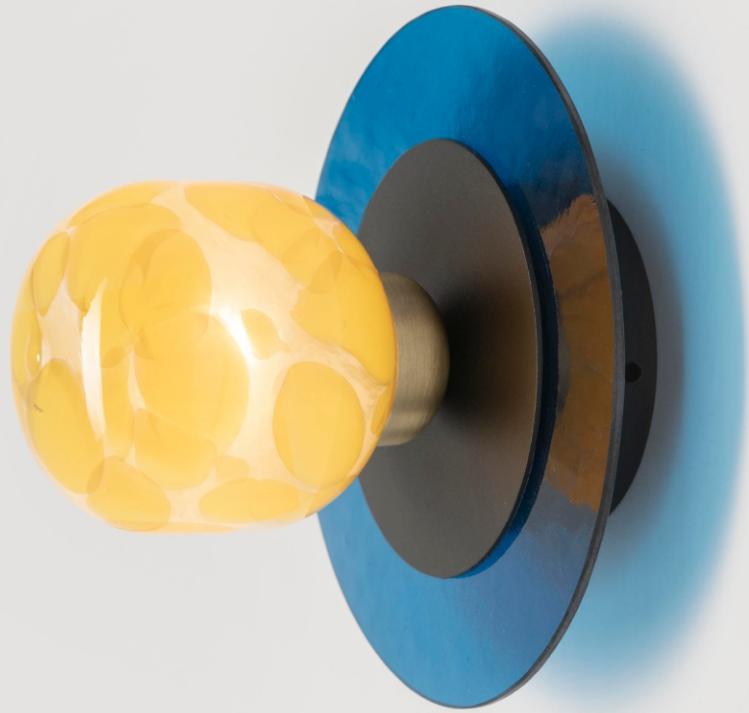

POSITION

C O L L E C T I V E

Berrii

C O L L E C T I O N

WWW.POSITION-COLLECTIVE.COM

The Berrii collection is inspired by the snowberry plant. The collection includes 5 variants suitable for different functions - 1 floor lamp, 1-1 wall and table lamp, and two suspended types. Berrii incorporates the minimalist approach of POSITION Collective, while it's extensive design, unique patterns and richness of details represent a new direction compared to our previous products. The Berrii lamps have a steel and precious metal structure, which is decorated with handcrafted glass shades, made by one of the last glass manufacturers in Hungary. During the glass mold - blowing process, we use glass pigments of different colours applied to crystal glass, which obtain their final pattern as a result of blowing, so that not two of them are alike.

Berii Twig Floor Lamp

Berri Branch chandelier detail

Berii Branch chandelier 2

TECHNICAL INFORMATION

Berrii Sprout Wall Lamp B2

BE-WL-B2

Berrii Sprout Wall Lamp B1

BE-WL-B1

Berrii Crops 3 Pendant

BE-PE-ABC

TECHNICAL INFORMATION

Berrii Branch 2 chandelier
BE-BR2-AAABBC-BR3-AABCC

Berrii Branch 1 chandelier
BE-BR-1-AABBC

Environment – Indoors, dry locations

Function – Decorative light

Material – Powder-coated metal, precious metal, Glass

Cable length – 2 m

Recommended Lightsource –
Nr. Shade x Led G9 230V, 2.4W , 350lm,
warm white

FRAME COLORS

RAL 7021

RAL 1013

BRASS

SHADE COLORS