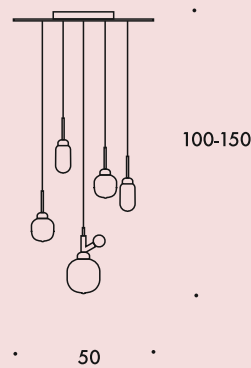

Berii Twig Floor Lamp

Berri Branch chandelier detail

Berii Branch chandelier 2

TECHNICAL INFORMATION

Berrii Sprout Wall Lamp B2

BE-WL-B2

Berrii Sprout Wall Lamp B1

BE-WL-B1

Berrii Twig Floor Lamp

BE-FL-AC

Berrii Bud Table Lamp B1

BE-TL-B1

Berrii Bud Table Lamp B2

BE-TL-B2

Berrii Crops 5 Pendant

BE-PE-ABBCC

Material – Powder-coated metal, precious metal, Glass

Cable length – 2 m

Recommended Lightsource –
Nr. Shade x Led G9 230V, 2.4W , 350lm,
warm white

FRAME COLORS

RAL 7021

RAL 1013

BRASS

SHADE COLORS