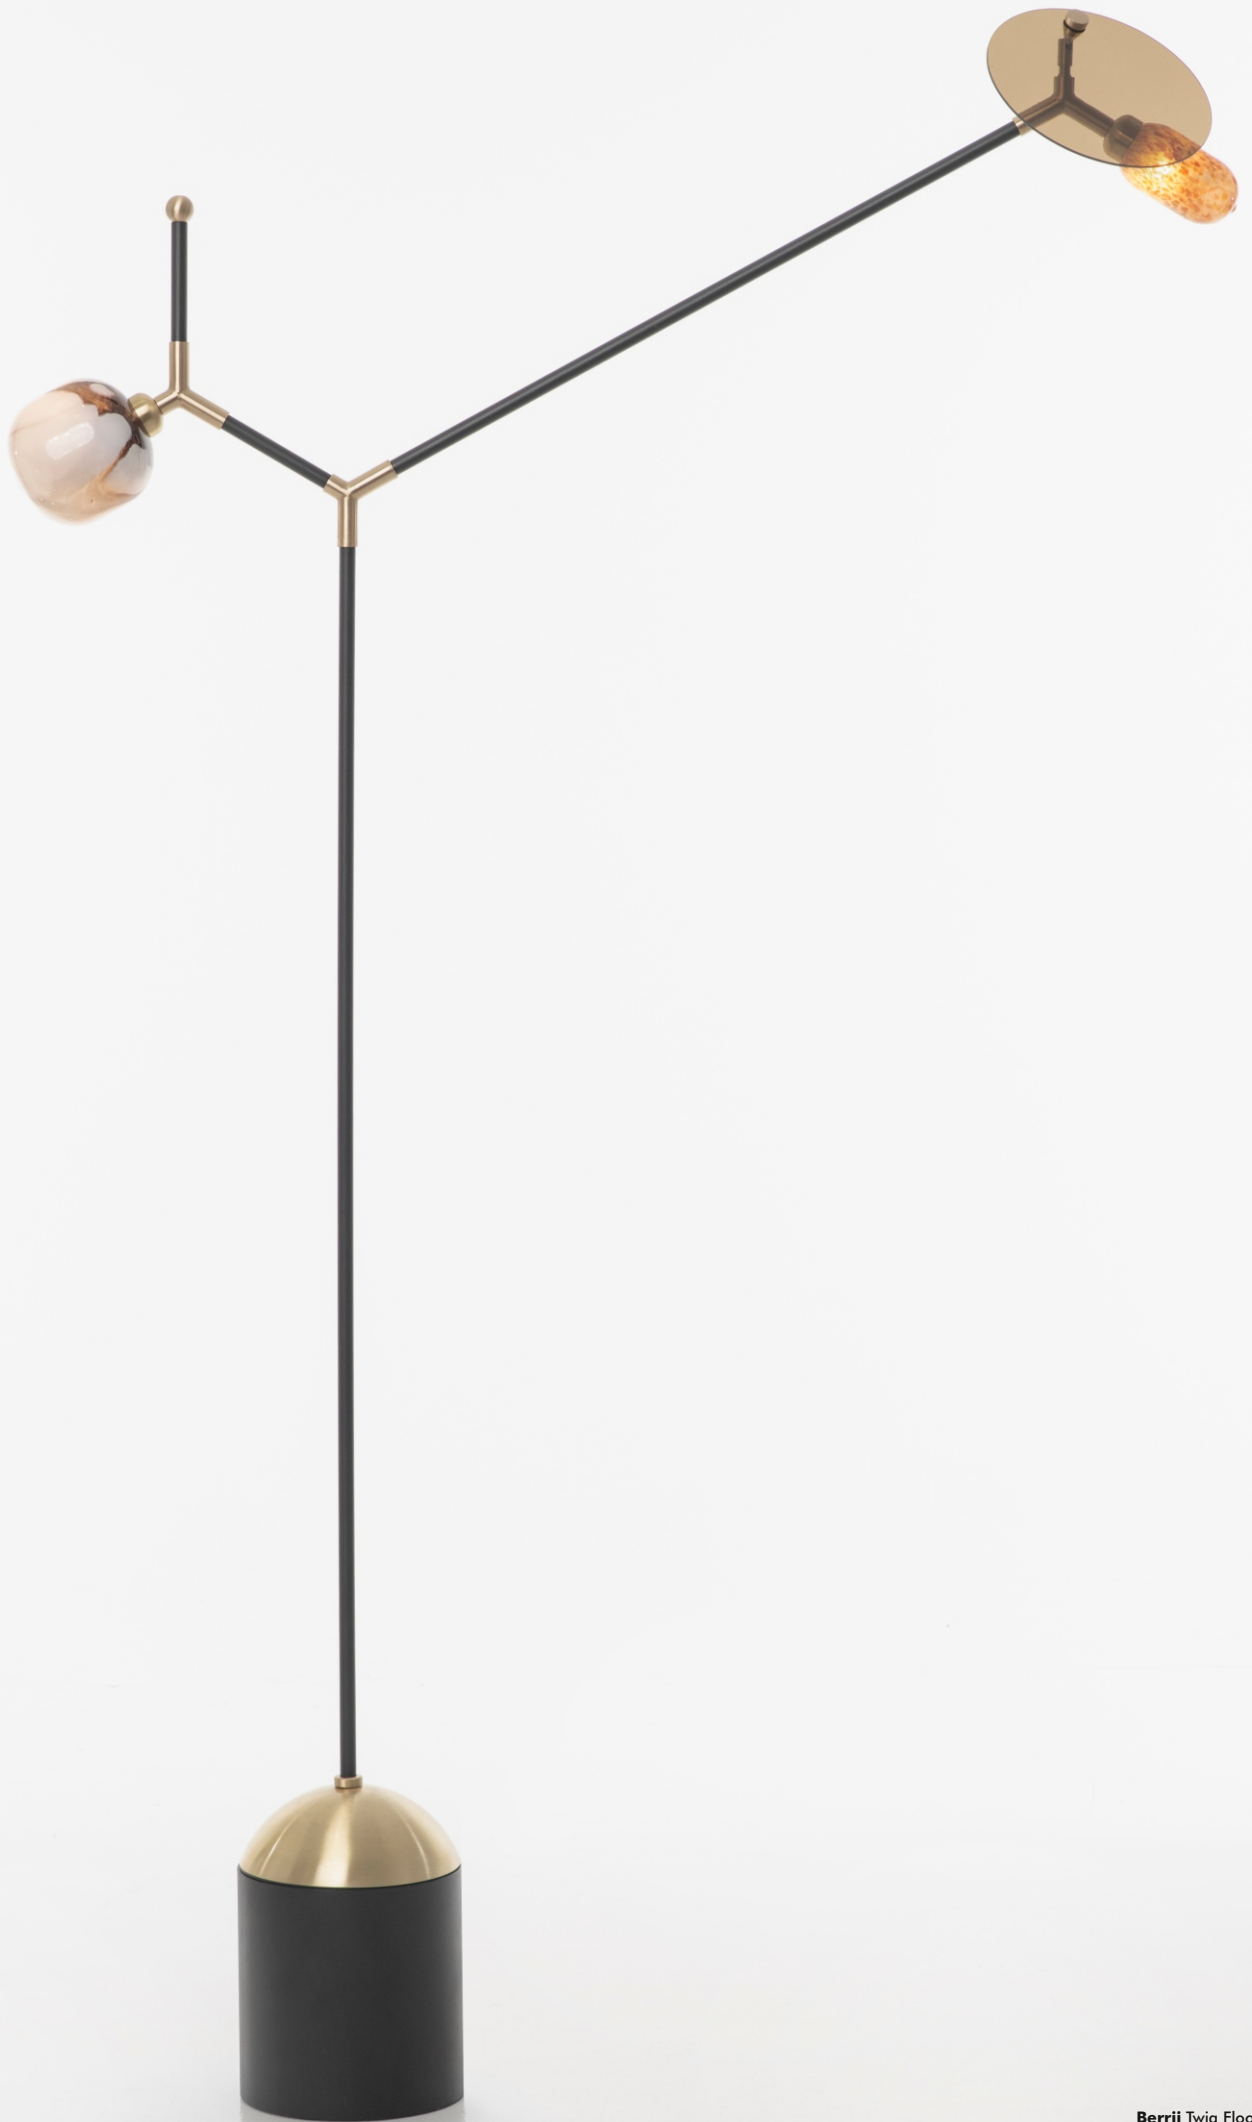

POSITION

C O L L E C T I V E

Berrii

C O L L E C T I O N

WWW.POSITION-COLLECTIVE.COM

The Berrii collection is inspired by the snowberry plant. The collection includes 5 variants suitable for different functions - 1 floor lamp, 1-1 wall and table lamp, and two suspended types. Berrii incorporates the minimalist approach of POSITION Collective, while it's extensive design, unique patterns and richness of details represent a new direction compared to our previous products. The Berrii lamps have a steel and precious metal structure, which is decorated with handcrafted glass shades, made by one of the last glass manufacturers in Hungary. During the glass mold - blowing process, we use glass pigments of different colours applied to crystal glass, which obtain their final pattern as a result of blowing, so that not two of them are alike.

Berii Twig Floor Lamp

Berri Branch chandelier detail

Berii Branch chandelier 2

TECHNICAL INFORMATION

Berrii Sprout Wall Lamp B2

BE-WL-B2

Berrii Sprout Wall Lamp B1

BE-WL-B1

Berrii Twig Floor Lamp

BE-FL-AC

Berrii Bud Table Lamp B1

BE-TL-B1

Berrii Bud Table Lamp B2

BE-TL-B2

Berrii Crops 5 Pendant

BE-PE-ABBCC

Material – Powder-coated metal, precious metal, Glass

Cable length – 2 m

Recommended Lightsource –
Nr. Shade x Led G9 230V, 2.4W , 350lm,
warm white

FRAME COLORS

RAL 7021

RAL 1013

BRASS

SHADE COLORS